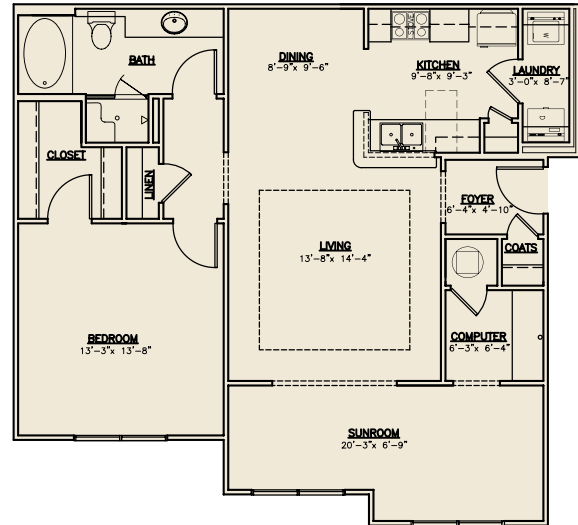

**APEX
WITH DECK**

1 Bedroom

1 Bath

906 square feet

**HORIZON
WITH DECK**

2 Bedroom

2 Bath

1,311 square feet

PICTURESQUE WITH DECK

3 Bedroom | 2 Bath | 1,630 square feet

**APEX
WITH SUNROOM**

1 Bedroom

1 Bath

1,075 square feet

**HORIZON
WITH SUNROOM**

2 Bedroom