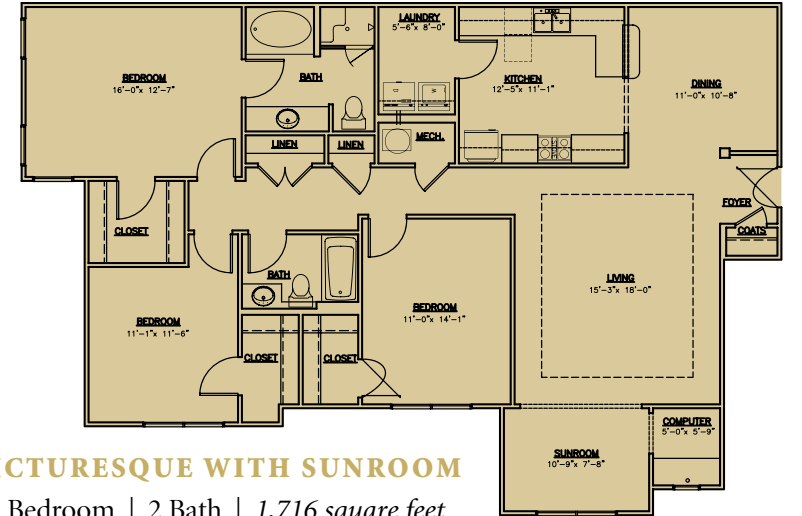

PICTURESQUE WITH SUNROOM

3 Bedroom | 2 Bath | 1,716 square feet