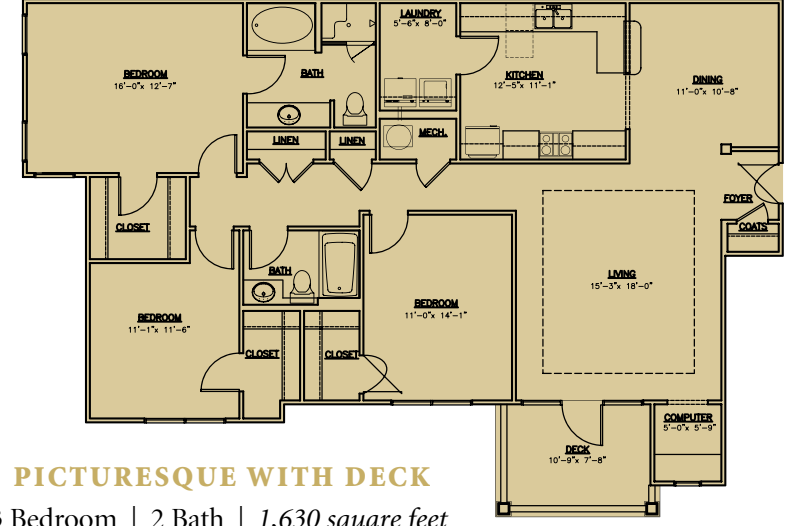

**APEX
WITH DECK**

1 Bedroom

1 Bath

906 square feet

**HORIZON
WITH DECK**

2 Bedroom

2 Bath

1,311 square feet

PICTURESQUE WITH DECK

3 Bedroom | 2 Bath | 1,630 square feet

**APEX
WITH SUNROOM**

1 Bedroom

1 Bath

1,075 square feet

**HORIZON
WITH SUNROOM**

2 Bedroom