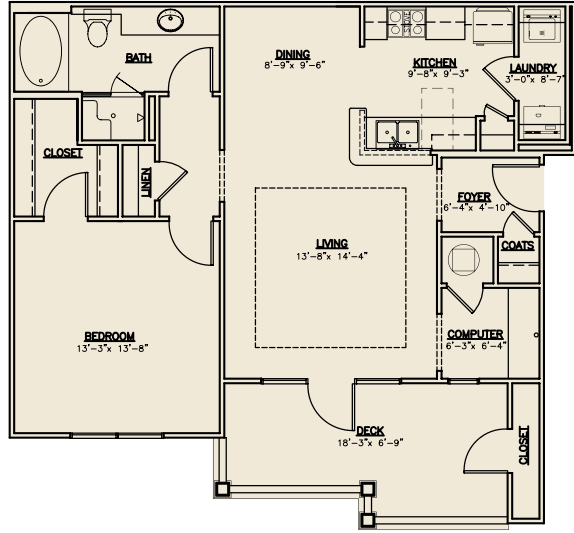

**APEX
WITH DECK**

1 Bedroom

1 Bath

906 square feet

**HORIZON
WITH DECK**

2 Bedroom

2 Bath

1,311 square feet

PICTURESQUE WITH DECK

3 Bedroom | 2 Bath | 1,630 square feet

**APEX
WITH SUNROOM**

1 Bedroom

1 Bath

1,075 square feet

**HORIZON
WITH SUNROOM**

2 Bedroom