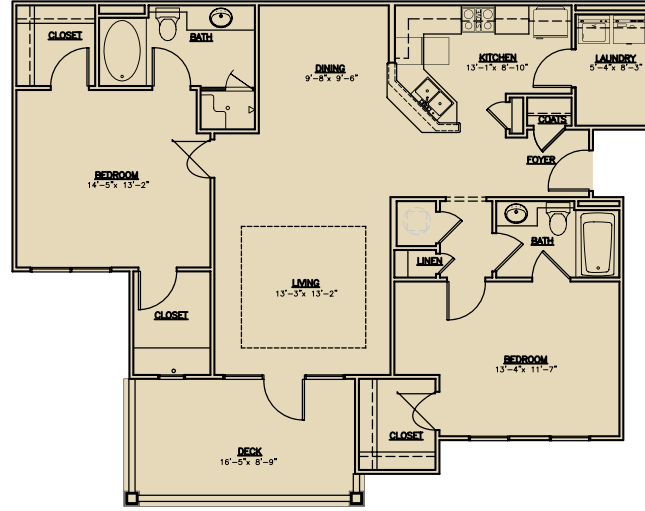

**APEX
WITH DECK**

1 Bedroom

1 Bath

906 square feet

**HORIZON
WITH DECK**

2 Bedroom

2 Bath

1,311 square feet